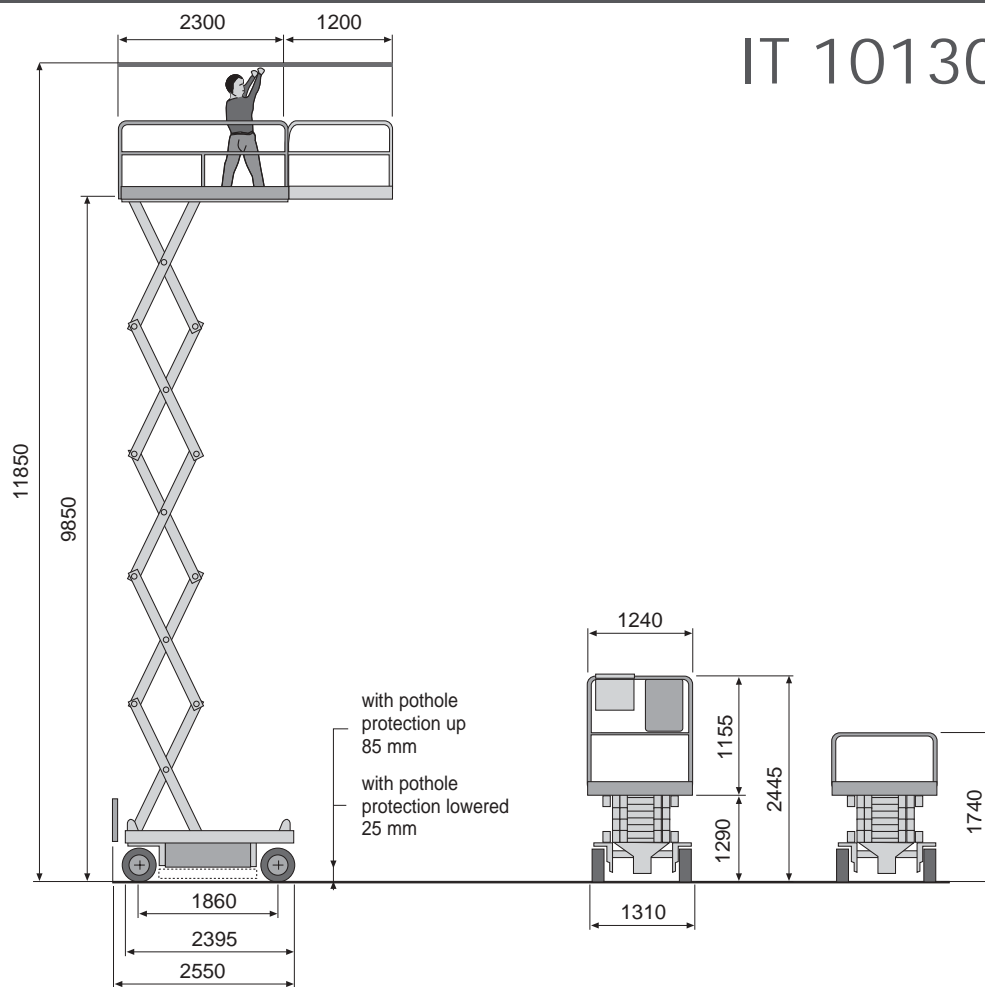

## Standard equipment

- Indoor use
- Traction at maximum height
- Front hydraulic drive with electrical controls on platform. 3 selectable drive speeds.
- Negative parking brakes with hydraulic disengagement.
- 90° steering.
- Manual platform extension 1.2 m.
- Horn.
- Manual emergency lowering device.
- Cylinder holding valves.
- Traction battery 24 V – 250 Ah (C5.)
- Battery charger with automatic switch-off 24 V – 40 A.
- Audible motion alarm.
- Inclinometer with motion blocking device and alarms.
- Mechanical wheel drive release for emergency hauling.
- Battery cut-out plug.
- Rubber non-marking tyres 16x6-8".
- Mechanical scissor protections.
- Pothole protections.
- Hourmeter.
- Battery control system with low-voltage cut-out protection.
- Fold down railings.
- Overload sensor
- CE – EN 280 marking.

## Options

- 220-V cable with plug, socket and safety cut-out.
- Battery 24 V – 410 Ah + battery charger 24 V – 50 A.
- Flashing beacon.
- Proportional controls with diagnostics.

## Overall dimensions

## Technical specifications

Capacity (including 3 people)	kg	300
Lift time (without load)	s	55
Lower time (with load)	s	32
DC motor	V/kW	24/3
Battery voltage	V	24
Battery capacity	Ah (C5)	250 - 2x205
Battery weight	kg	4x45 - 8x35
Battery charger	V/A	24/40
Max. hydraulic pressure	bar	205
Traction speed (fast)	km/h	2,8
Traction speed (slow)	km/h	1,4
Traction speed (security)	km/h	0,7
Gradeability	%	15
Inside turning radius	m	0,17
Outside turning radius	m	2,40
Tyre dimensions	mm	418x150
Tyre type		16x6-8"
Total weight	kg	2740 <sup>(1)</sup> - 2860 <sup>(2)</sup>